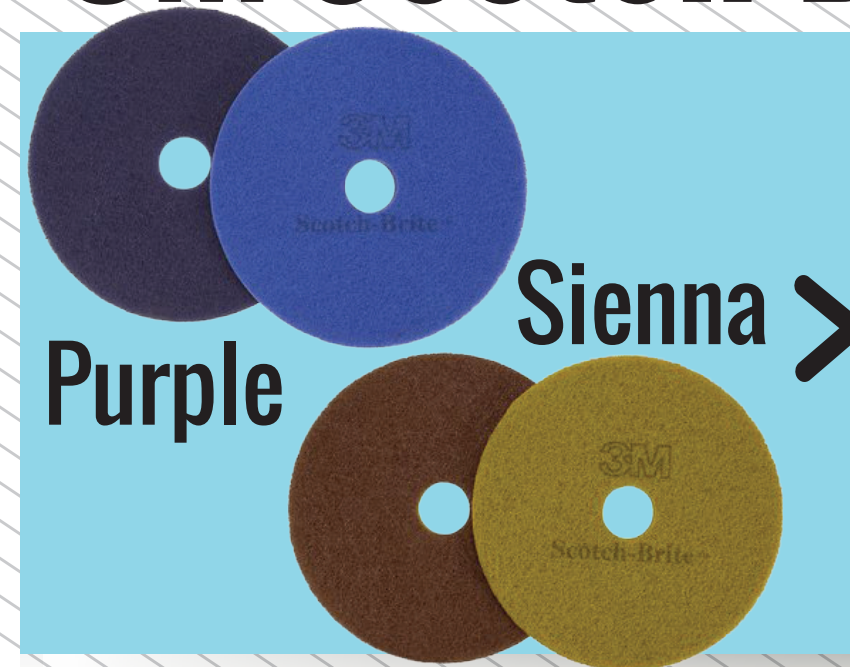

GUIDE TO DIAMOND IMPREGNATED PADS

STI CASH Diamond Pad

- Available in 12 - 21"
- 1500, 3000 & 5000 grits
- True maintenance pad ideal for use on slow speed machines i.e. scrubbers and burnishers

STI SPIN-1 Diamond Pad

- High-speed burnishing pad (ideal for 2000+ RPM)
- Available in 21, 24 & 27"
- 400, 800, 1500, 3000 & 10000 grits
- Pad life in excess of 20,000 sq ft

Twister Diamond Cleaning Pads

- Available in 5 - 28"
- 400, 800, 1500, 3000, 8000, 15000, SuperClean (daily cleaning of heavily guarded, coated, or finished floors) & SuperGloss (daily or periodic burnishing of heavily guarded, coated, or finished floors)
- Pad life (for auto scrubbers):
 - Red - 75,000 - 150,000 sq ft
 - White - 300,000 - 350,000 sq ft
 - Yellow - 350,000 - 400,000 sq ft
 - Green - 400,000 - 500,000 sq ft
 - SuperClean - 400,000 - 700,000 sq ft
 - SuperGloss - 200,000 - 250,000 sq ft

3M Scotch-Brite Diamond Plus Pads

- Available in 21, 24 & 27"
- Purple pad - cleaning and polishing
- Sienna pad - cleaning and conditioning
- Pad life:
 - Low speed - 75,000 - 100,000 sq ft
 - Cord burnisher - 20,000 sq ft
 - Battery burnisher - 15,000 sq ft
 - Propane burnisher - 10,000 sq ft