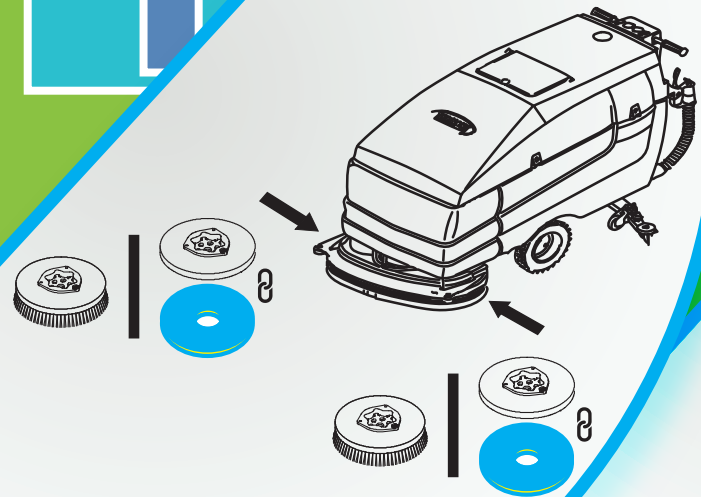

5680

STEP-BY-STEP GUIDE

TENNANT

1

INSTALL PADS

2

FILL TANK

3

ADD CLEANER

4

BATTERY ON

5

SCRUBBER ON

6

VACUUM ON

7

GO

8

DRAIN